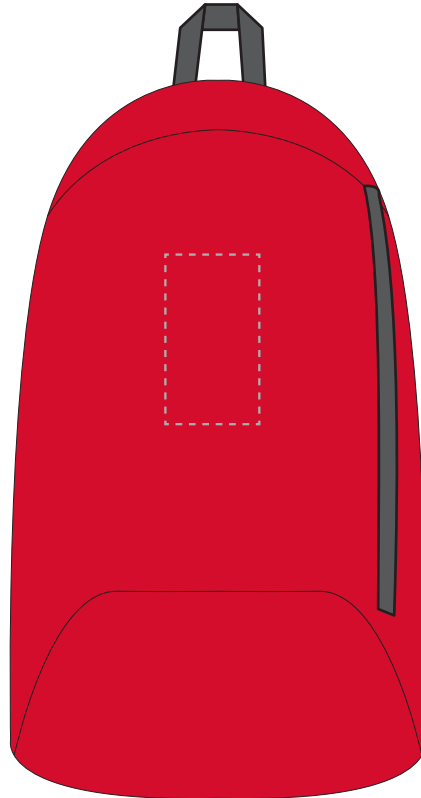

Your Ref:	Quantity:	Product Code: QB0134
Our Ref:	Version: 1	Product Colour: RED

PRINTING CONCERNS:

We stock this item in the following colours

**MADERIA THREAD COLOUR**

- Colour 1
- Colour 2
- Colour 3
- Colour 4

ARTWORK SCALE 25%

ARTWORK SCALE 100%

Max embroidery area: 90mm x 50mm

Product Image for visualisation
- colours may vary

The dashed line is to demonstrate print area and will not appear on your printed item